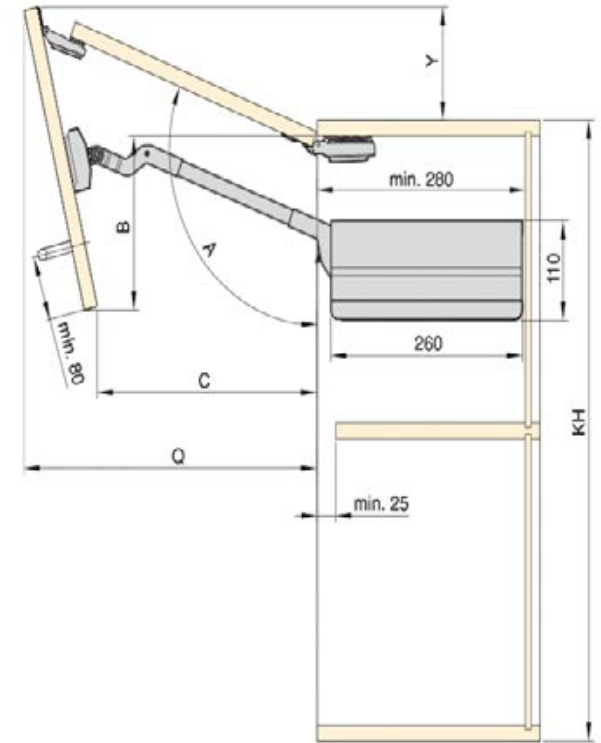

Model	A	B	C	Q	Y
042	-115-102°	160-228	335-226	355-428	144-74
043					

Vertex Drawer Boxes

450mm Deep - **White**

XEVW001

83mm Soft Close Drawer Kit - 450mm Deep

XEVW003

93mm Soft Close Drawer Kit - 450mm Deep