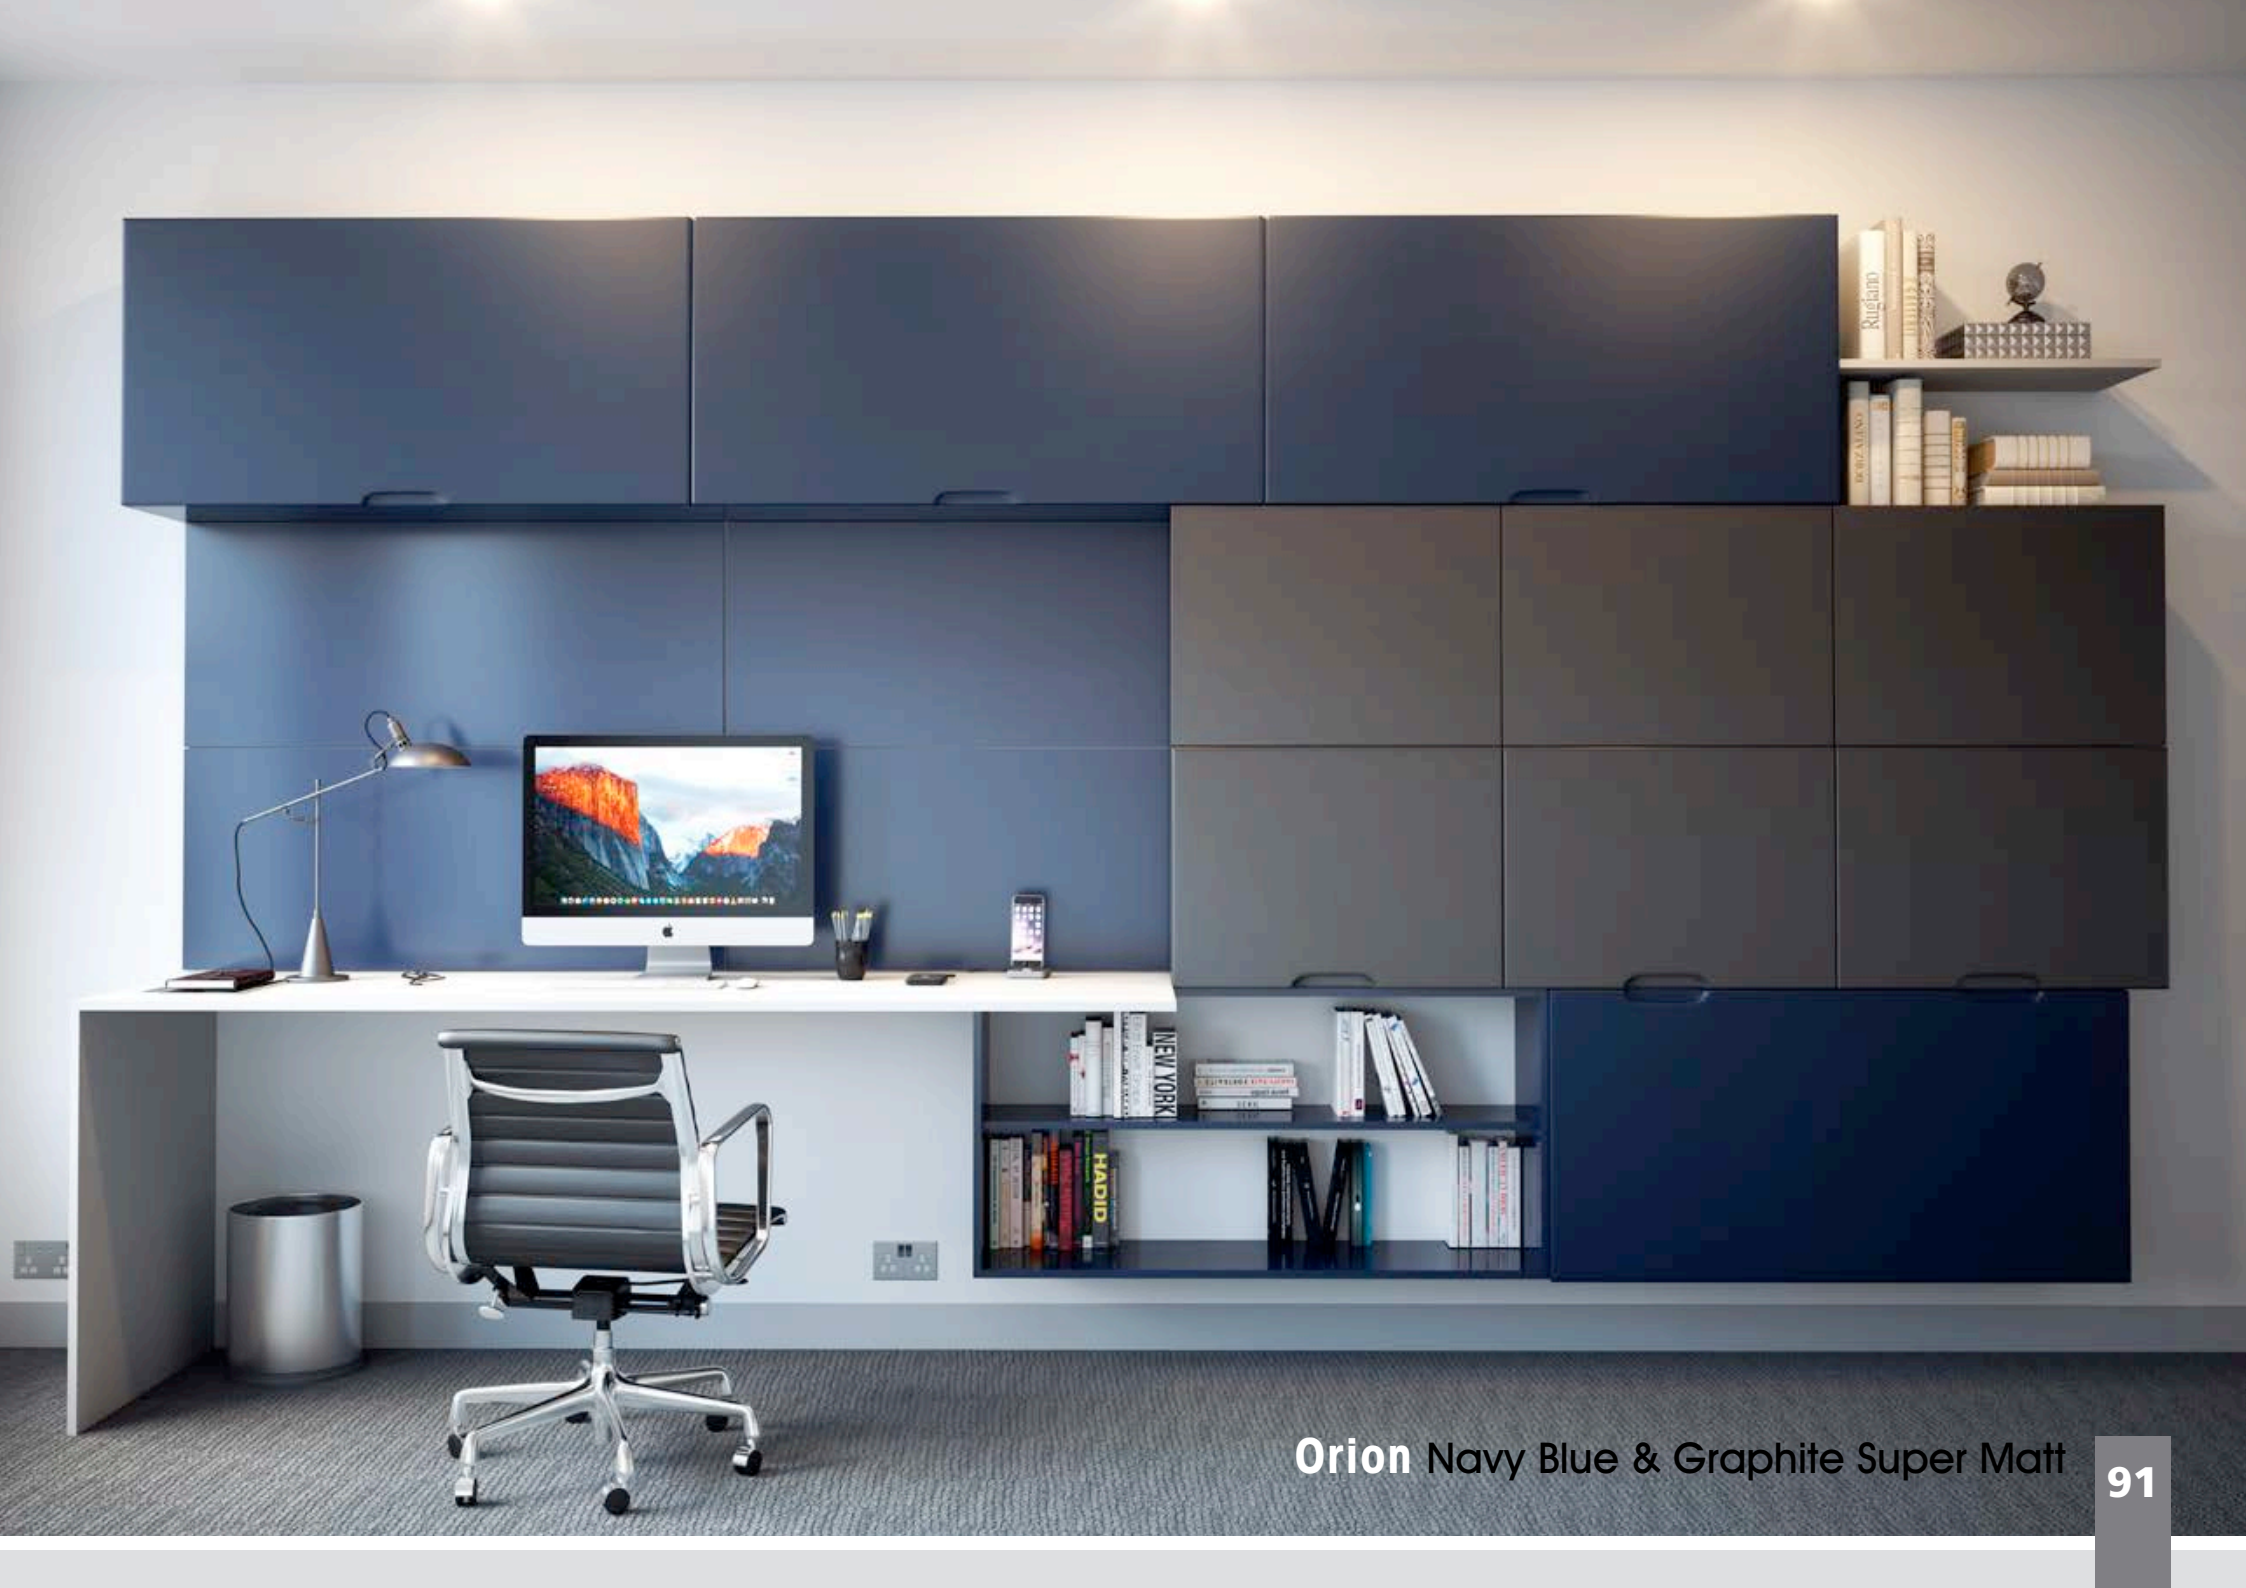

Orion Navy Blue & Graphite Super Matt