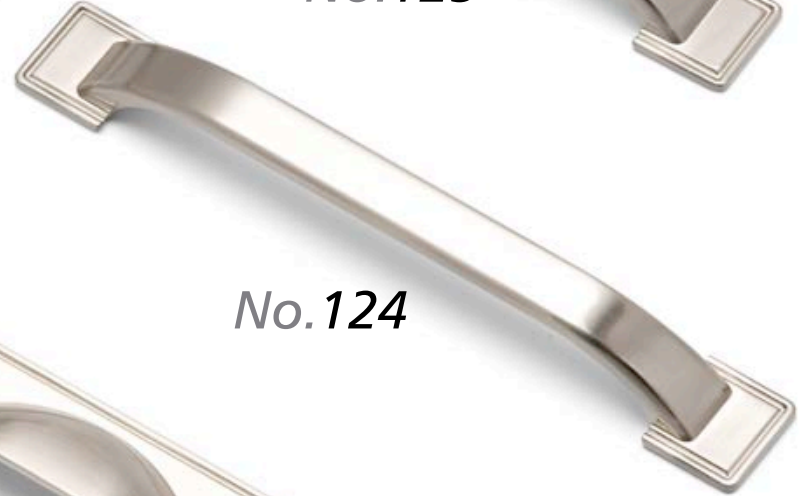

No.113

160mm Euston Strap Handle, Chrome

No.114

320mm Euston Strap Handle, Pewter

No.115

160mm Euston Strap Handle, Pewter

No.120 - 126

No.126

No.125

No.124

No.122

No.123

No.121

No.120

No.120 - 30mm Windsor Knob & Plate

No.121 - 40mm Windsor Knob

No.122 - 64mm Windsor Shell Handle

No.123 - 96mm Windsor Shell Handle

No.124 - 160mm Windsor Handle

No.125 - 96mm Windsor Handle

No.126 - 128mm Windsor Handle

All finished in Brushed Nickel