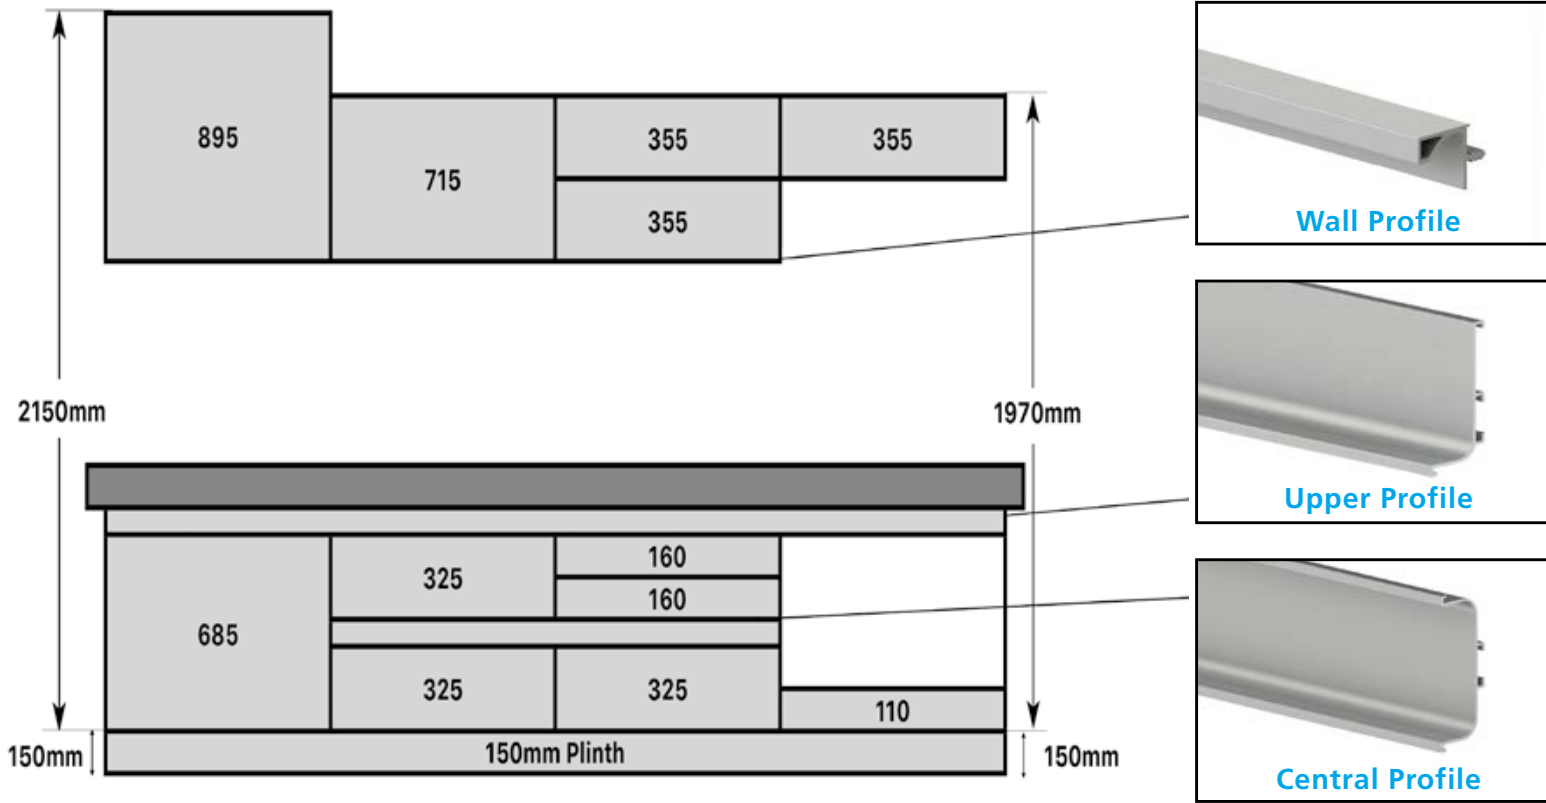

Base Units & Wall Doors