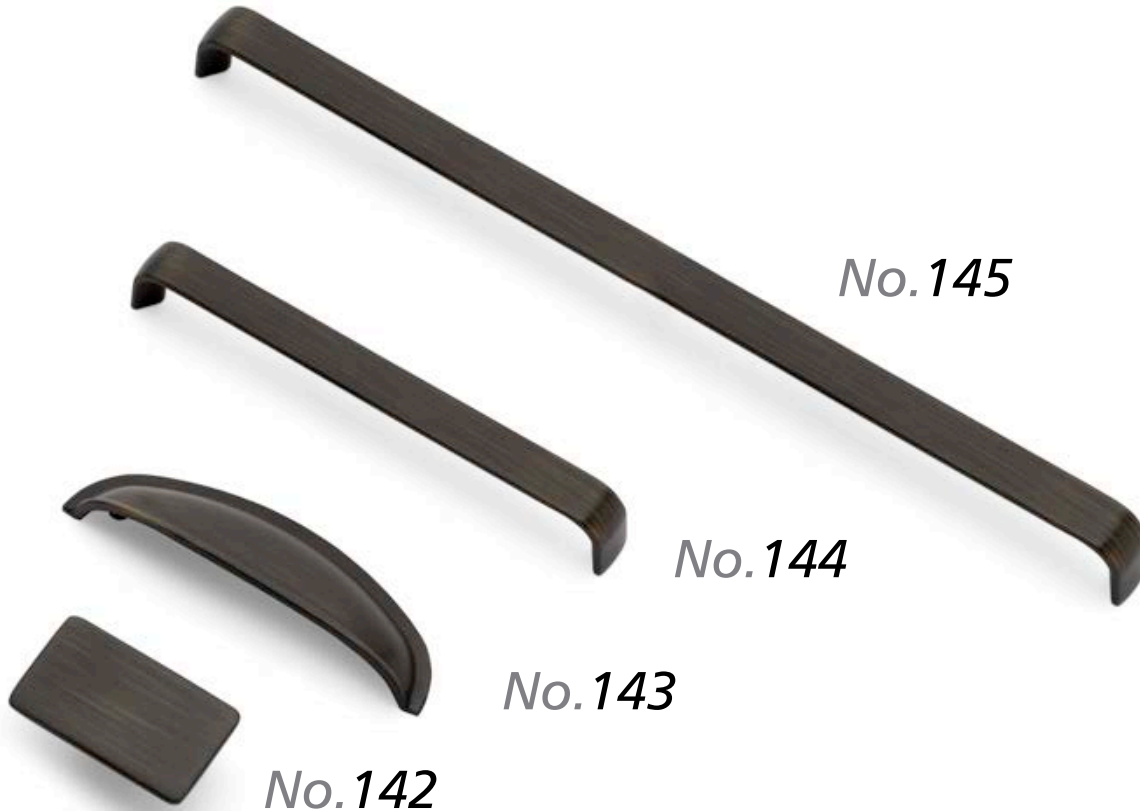

No.139

96mm Camden Shell Handle, Pewter

No.140

320mm Camden Handle, Pewter

No.141

160mm Camden Handle, Pewter

No.142 - 145

No.142