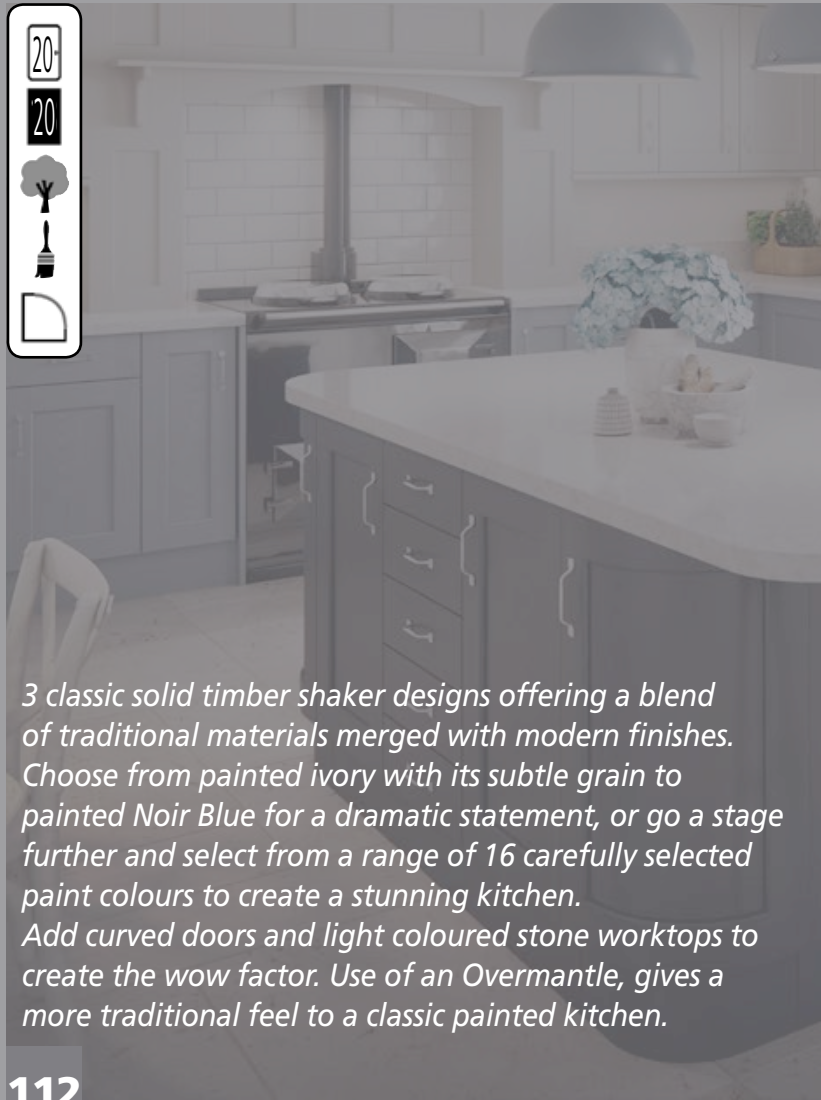

Painted to Order

Hadfield

Malham

See Inside Back Cover for DOOR KEY

3 classic solid timber shaker designs offering a blend of traditional materials merged with modern finishes. Choose from painted ivory with its subtle grain to painted Noir Blue for a dramatic statement, or go a stage further and select from a range of 16 carefully selected paint colours to create a stunning kitchen. Add curved doors and light coloured stone worktops to create the wow factor. Use of an Overmantle, gives a more traditional feel to a classic painted kitchen.