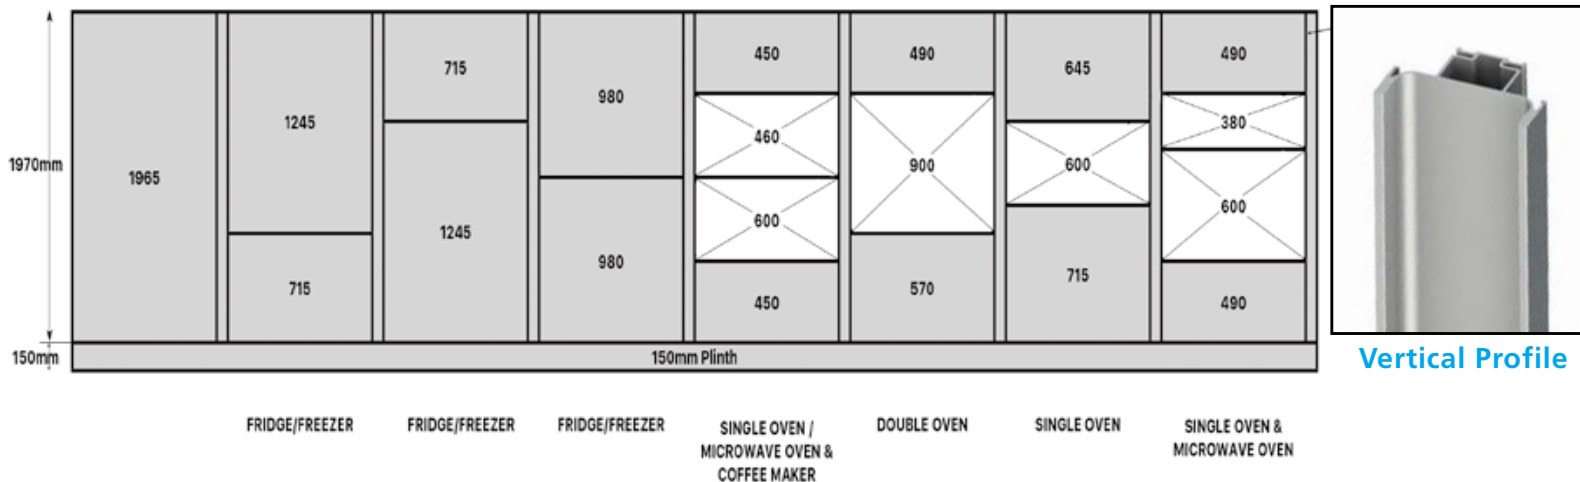

Larder Doors & Appliance Fitting (Compatible with Integrated Appliances)

All colours are as close as the reproduction process allows.